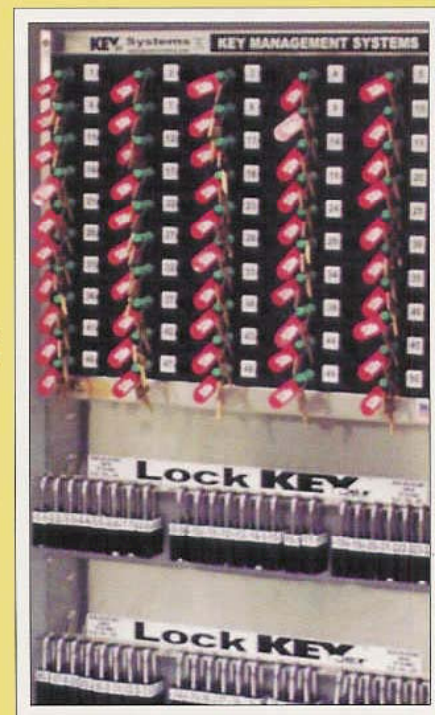

Solutions

From

The Lock KEYper[®]

Finally... a system to manage **your** padlocks! Very simply, the Lock KEYper[®] controls the keys to **your** padlocks. Most importantly, the system provides a secure, organized home for padlocks when not in use. **At a glance you will know;** how many padlocks are out and who removed them from the system! The Lock KEYper[®] can be strategically placed where padlocks are needed.

Available in Solid front or
Lexan front enclosures!

Lock Out Stations

Plus Lock Accountability!

Always Know:

How many locks are readily available for immediate use and who removed locks from the system!

System Benefits

- Stops lock loss.
- Put locks under control.
- Keep locks readily available.
- Increase productivity.
- Improve efficiency.
- Provides user accountability.
- Reduced departmental expense.
- 14 gauge steel enclosure.