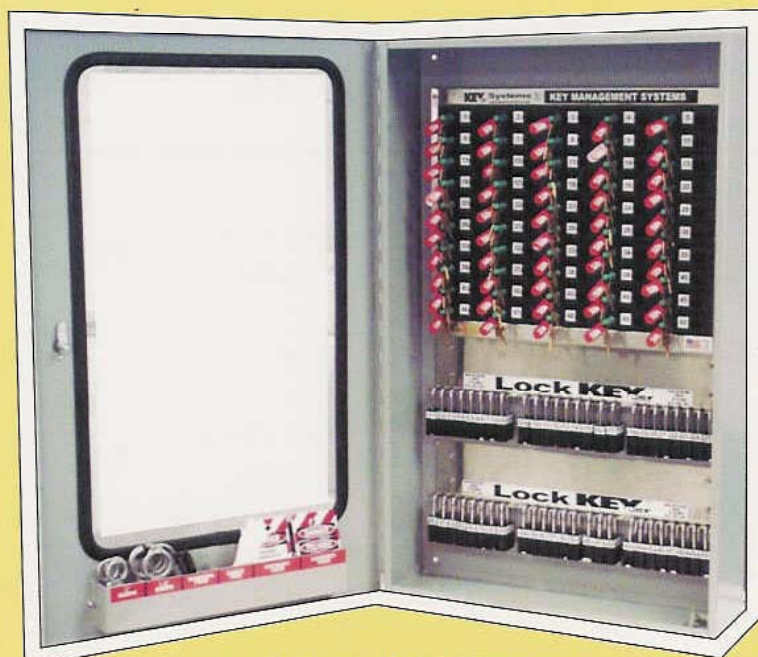

Solutions

From

The Lock KEYper[®]

Finally... a system to manage **your** padlocks! Very simply, the Lock KEYper[®] controls the keys to **your** padlocks. Most importantly, the system provides a secure, organized home for padlocks when not in use. **At a glance you will know;** how many padlocks are out and who removed them from the system! The Lock KEYper[®] can be strategically placed where padlocks are needed.

Available in Solid front or
Lexan front enclosures!

Lock Out Stations

Plus Lock Accountability!

Always Know:

How many locks are readily available for immediate use and who removed locks from the system!

System Benefits

- Stops lock loss.
- Put locks under control.
- Keep locks readily available.
- Increase productivity.
- Improve efficiency.
- Provides user accountability.
- Reduced departmental expense.
- 14 gauge steel enclosure.